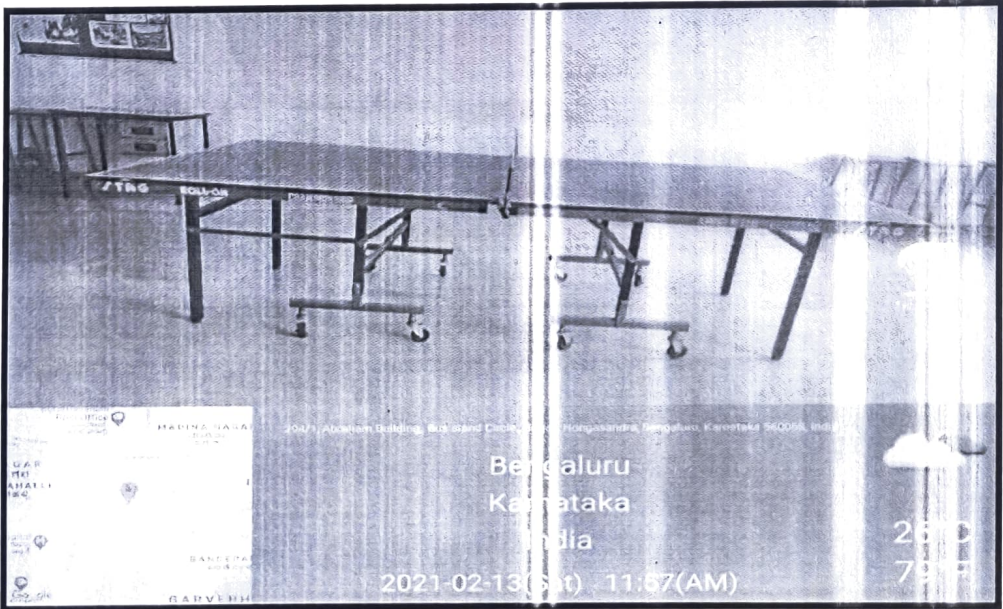

The Oxford College of Pharmacy

(Recognised by the Govt. of Karnataka, Affiliated to Rajiv Gandhi University of Health Sciences, Karnataka;

Approved by Pharmacy Council of India, New Delhi)

Accredited by NAAC and International Accreditation Organization (IAU)