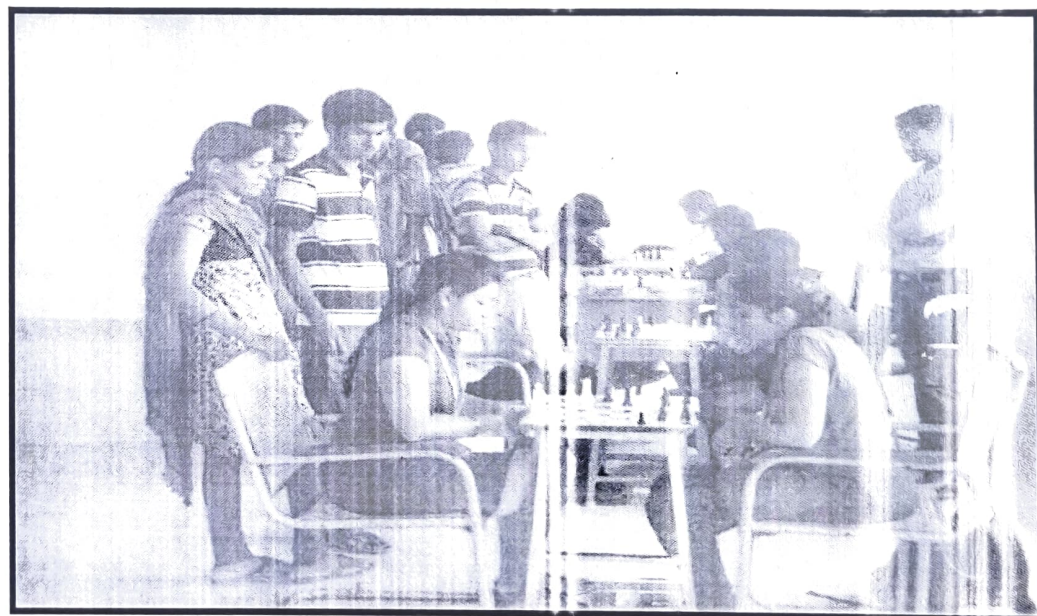

Children's Education Society (Regd.)

The Oxford College of Pharmacy

(Recognised by the Govt. of Karnataka, Affiliated to Rajiv Gandhi University of Health Sciences, Karnataka;

Approved by Pharmacy Council of India, New Delhi)

Accredited by NAAC and International Accreditation Organization (IAO)