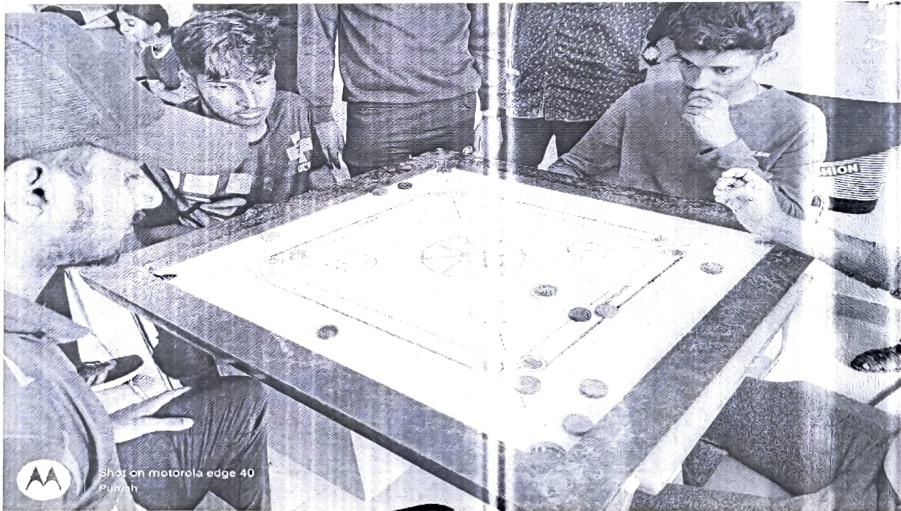

Children's Education Society (Regd.)

The Oxford College of Pharmacy

(Recognised by the Govt. of Karnataka, Affiliated to Rajiv Gandhi University of Health Sciences, Karnataka;

Approved by Pharmacy Council of India, New Delhi)

Accredited by NAAC and International Accreditation Organization (IAO)

CARROM