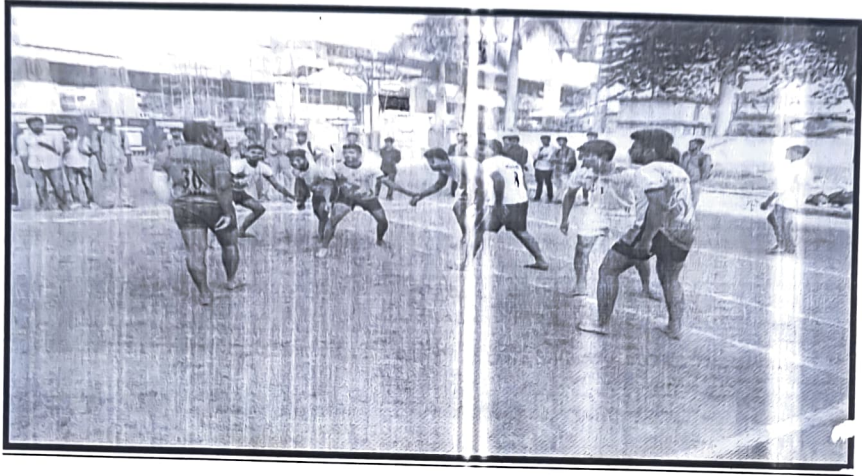

Children's Education Society (Regd.)

The Oxford College of Pharmacy

(Recognised by the Govt. of Karnataka, Affiliated to Rajiv Gandhi University of Health Sciences, Karnataka;

Approved by Pharmacy Council of India, New Delhi)

Accredited by NAAC and International Accreditation Organization (IAAC)

KABBADI COURT