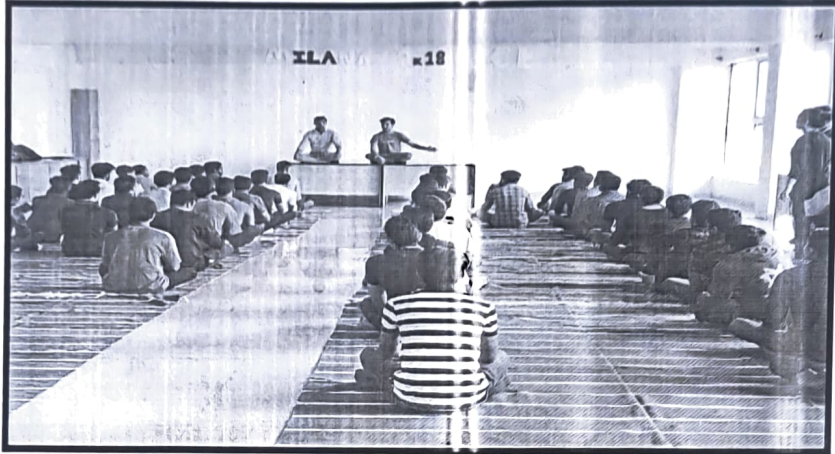

Children's Education Society (Regd.)

The Oxford College of Pharmacy

(Recognised by the Govt. of Karnataka, Affiliated to Rajiv Gandhi University of Health Sciences, Karnataka;

Approved by Pharmacy Council of India, New Delhi)

Accredited by NAAC and International Accreditation Organization (IAO)

YOGA